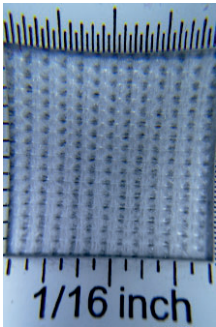

# 3-Schichtige Filtermaske

1/16 inch

1/16 inch

**1. Schicht:** bedrucktes Vlies (180C) 130g, Hardfinish, Doppelantipeeling, Antistatisch, Made in Italy

**2. Schicht:** zweites Filtervlies 140g, Anti-Drop behandelt, Made in Italy

**3. Schicht:** Polyesterstoff 70g

Anti dust

Anti-droplets

comfortable and  
breathable

three-layer  
design

three-dimensional  
structure

seamless  
crimping

fine material

adjustable  
nose bridge